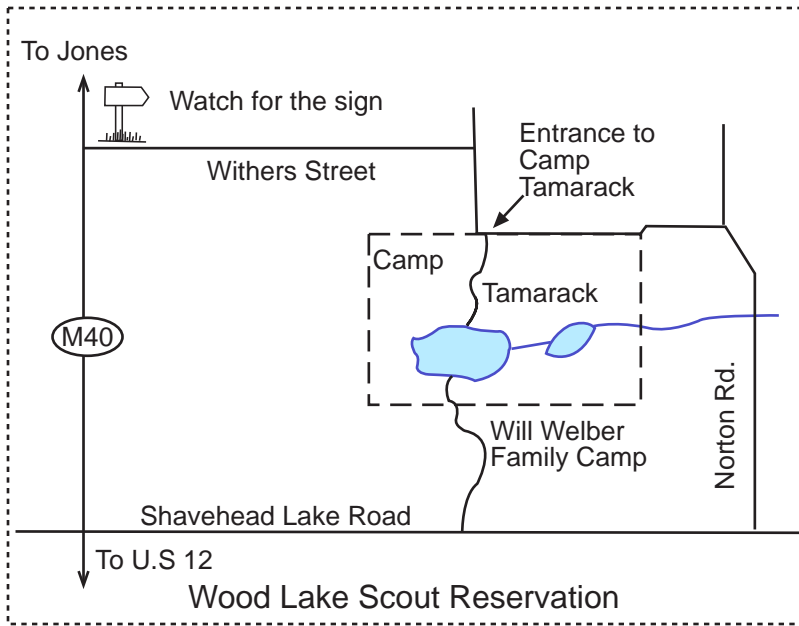

Wood Lake Scout Reservation

Wood Lake Scout Reservation is located between Jones Michigan and US 12.

The Camp Tamarack entrance is east of M40 on Withers Street.

The Will Welber Family Center entrance is on Shavehead Lake Street east of M40

- Two lane
- Four Lane
- Four Lane, Limited Access
- Four Lane, Toll

La Salle Council #165
 Boy Scouts of America
 1433 Northside Blvd.
 South Bend, IN 46615
 (574) 289-0337
www.lasallecouncilbsa.org