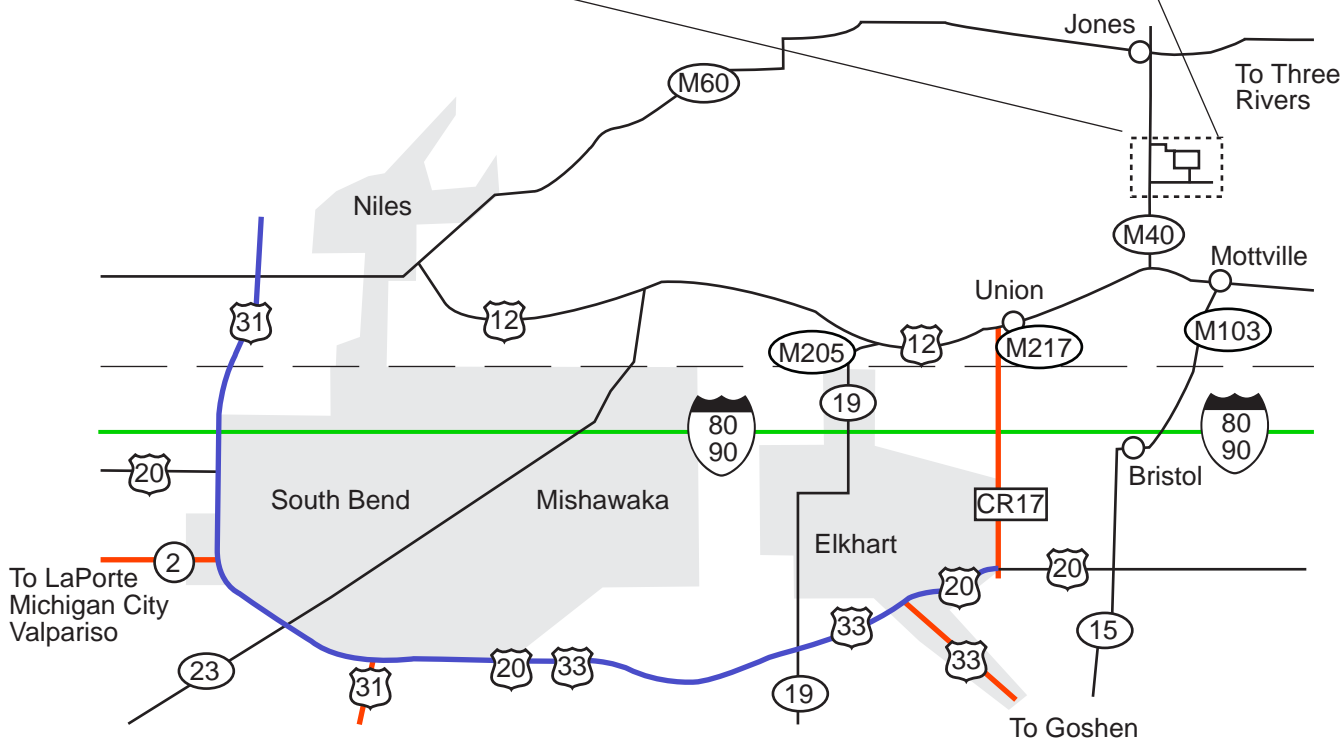

Wood Lake Scout Reservation

Wood Lake Scout Reservation is located between Jones Michigan and US 12.

The Camp Tamarack entrance is east of M40 on Withers Street.

The Will Welber Family Center entrance is on Shavehead Lake Street east of M40

- Two lane
- Four Lane
- Four Lane, Limited Access
- Four Lane, Toll

La Salle Council #165
 Boy Scouts of America
 1433 Northside Blvd.
 South Bend, IN 46615
 (574) 289-0337
www.lasallecouncilbsa.org